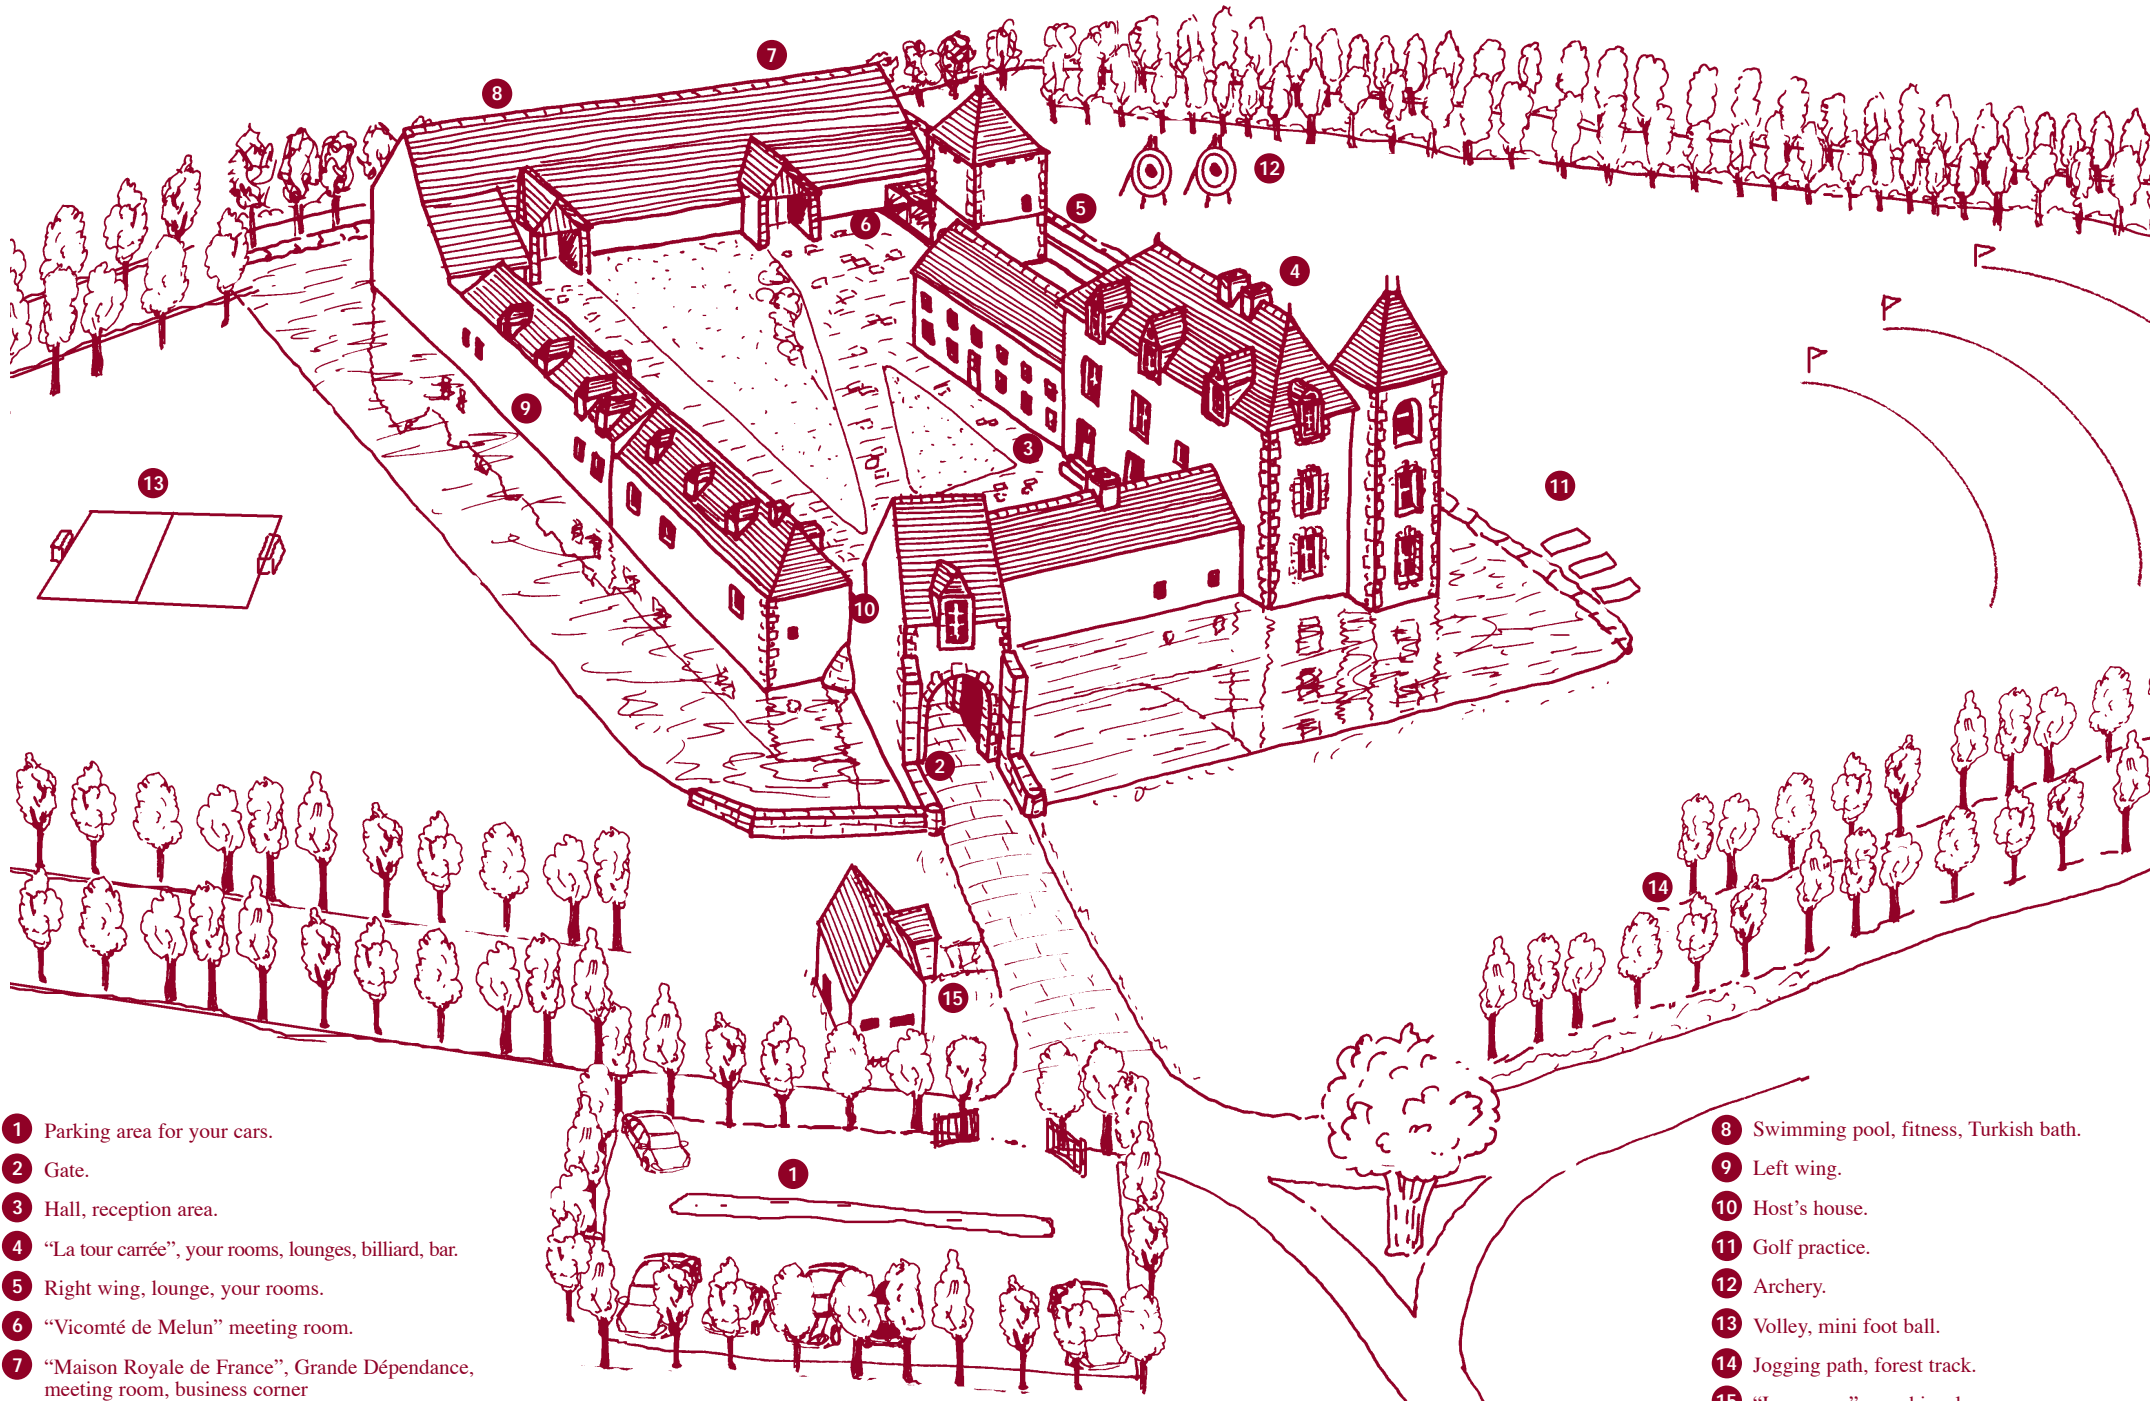

Châteauform' Le Fief des Époisses

- 1 Parking area for your cars.
- 2 Gate.
- 3 Hall, reception area.
- 4 "La tour carrée", your rooms, lounges, billiard, bar.
- 5 Right wing, lounge, your rooms.
- 6 "Vicomté de Melun" meeting room.
- 7 "Maison Royale de France", Grande Dépendance, meeting room, business corner

- 8 Swimming pool, fitness, Turkish bath.
- 9 Left wing.
- 10 Host's house.
- 11 Golf practice.
- 12 Archery.
- 13 Volley, mini foot ball.
- 14 Jogging path, forest track.
- 15 "La grange" your bicycles.